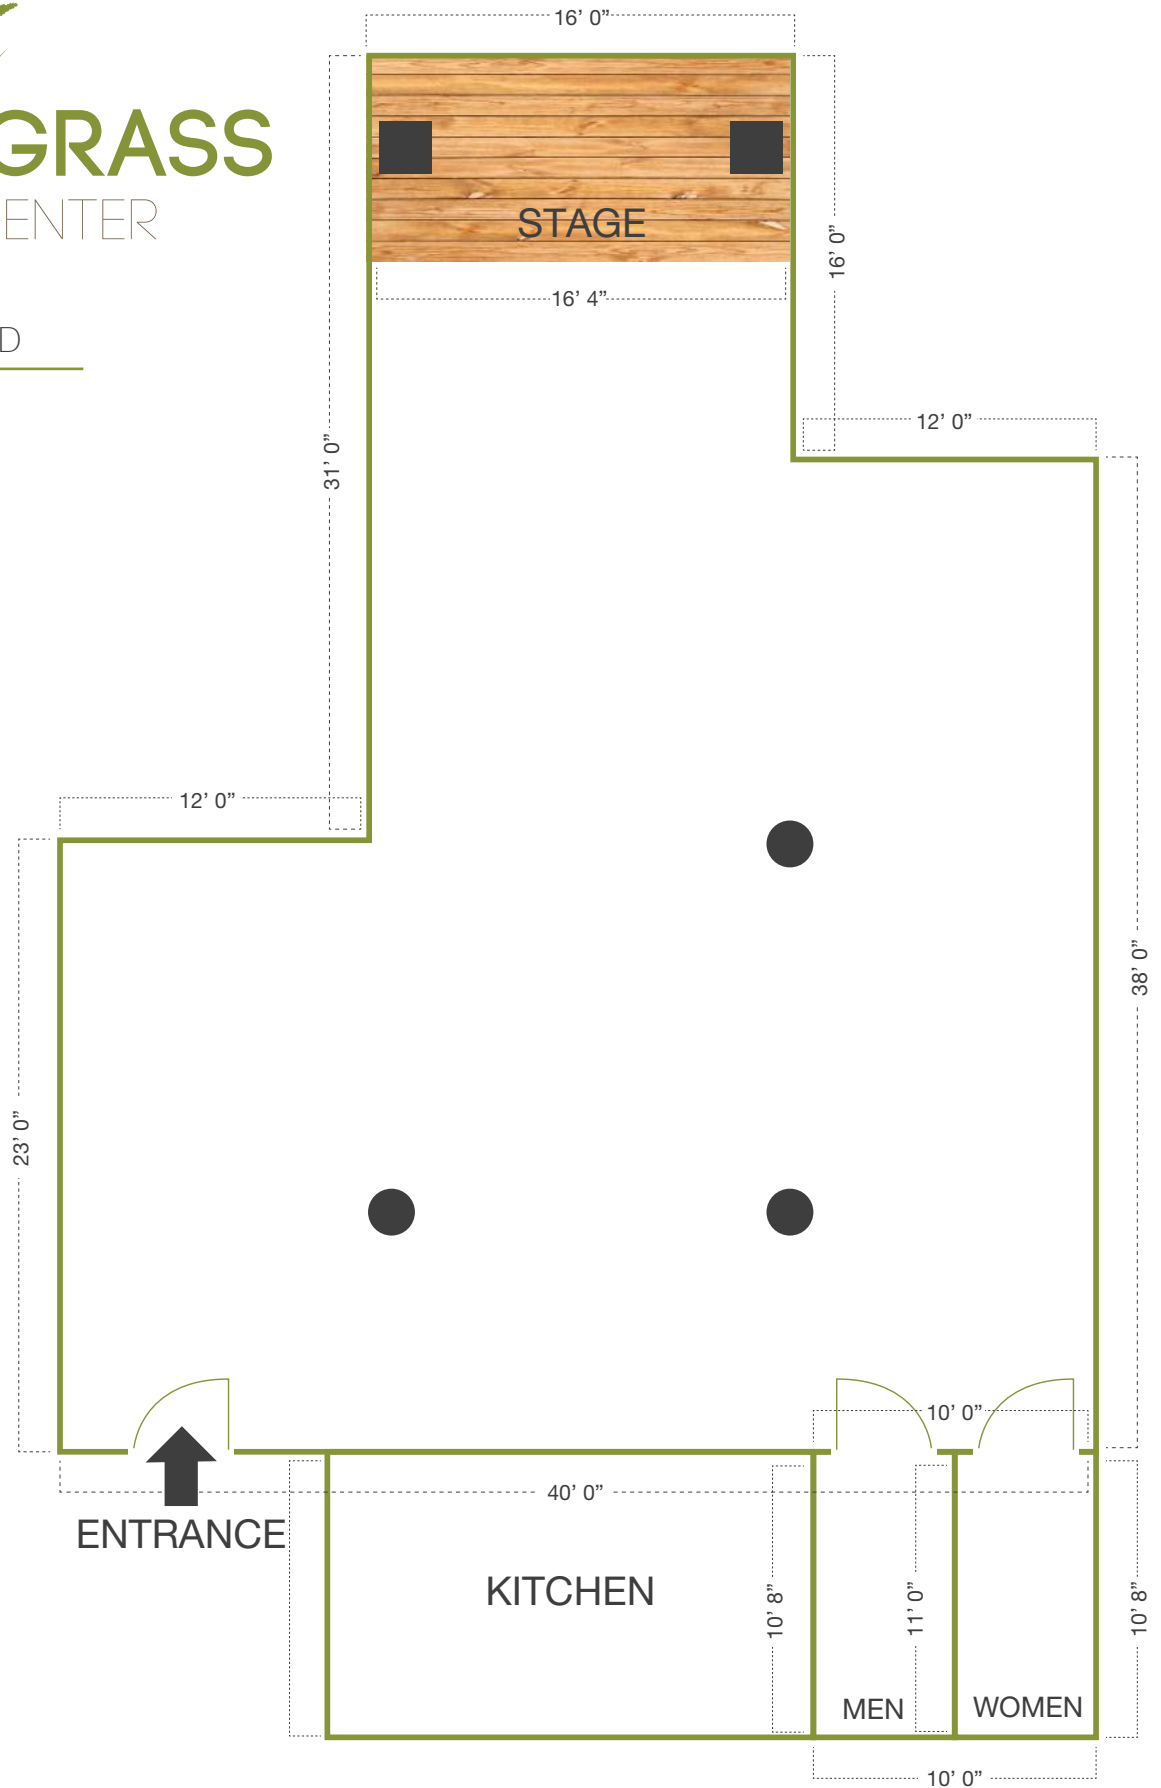

SWEETGRASS

EVENT CENTER

THE MAIN HALL

Space can fit 160 people seated and 300 standing

SWEETGRASS

EVENT CENTER

LEGEND

- Brick
- Columns

THE GULLAH ROOM

Space can fit 70 seated and 100 standing. Great lighting and the perfect space for your Bridal Party to get ready for the big day

SWEETGRASS

EVENT CENTER

THE GAZEBO GARDEN

Space can fit 225 for a seated ceremony